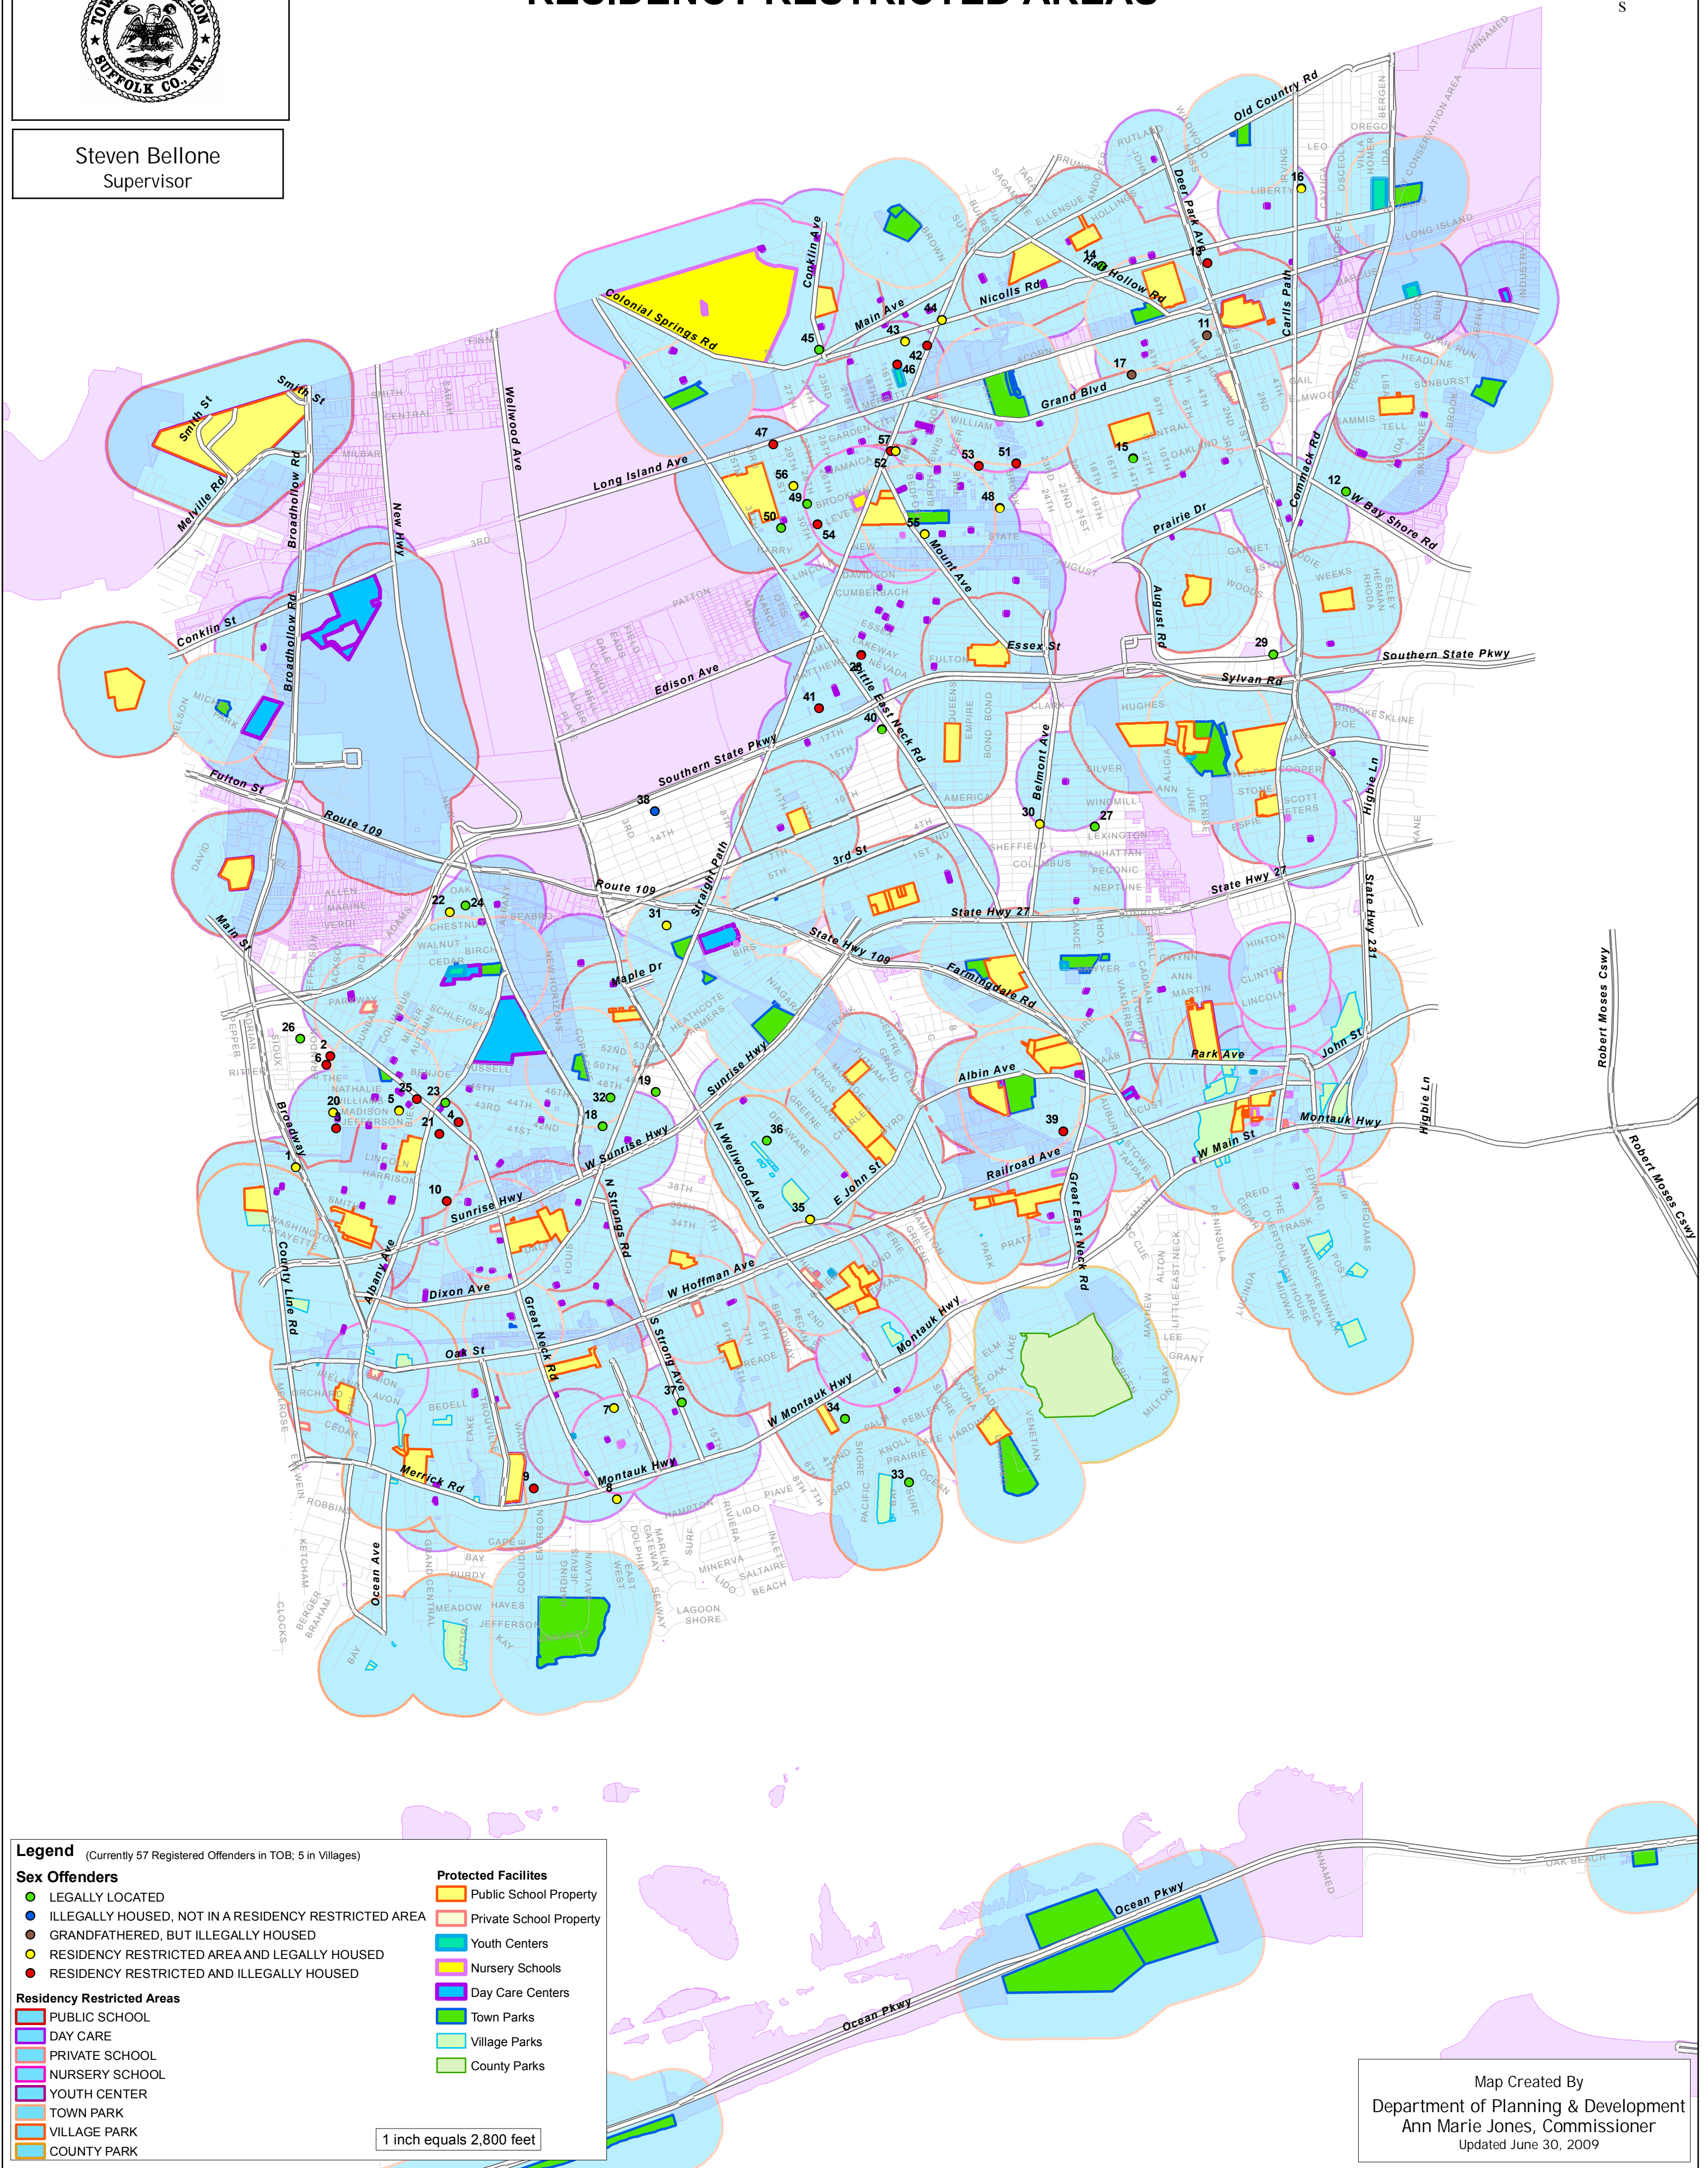

Steven Bellone
Supervisor

SEX OFFENDER RESIDENCY RESTRICTED AREAS

Legend (Currently 57 Registered Offenders in TOB; 5 in Villages)

Sex Offenders	Protected Facilities
● LEGALLY LOCATED	Public School Property
● ILLEGALLY HOUSED, NOT IN A RESIDENCY RESTRICTED AREA	Private School Property
● GRANDFATHERED, BUT ILLEGALLY HOUSED	Youth Centers
● RESIDENCY RESTRICTED AREA AND LEGALLY HOUSED	Nursery Schools
● RESIDENCY RESTRICTED AND ILLEGALLY HOUSED	Day Care Centers
Residency Restricted Areas	Town Parks
Public School	Village Parks
Day Care	County Parks
Private School	
Nursery School	
Youth Center	
Town Park	
Village Park	
County Park	

1 inch equals 2,800 feet

Map Created By
Department of Planning & Development
Ann Marie Jones, Commissioner
Updated June 30, 2009