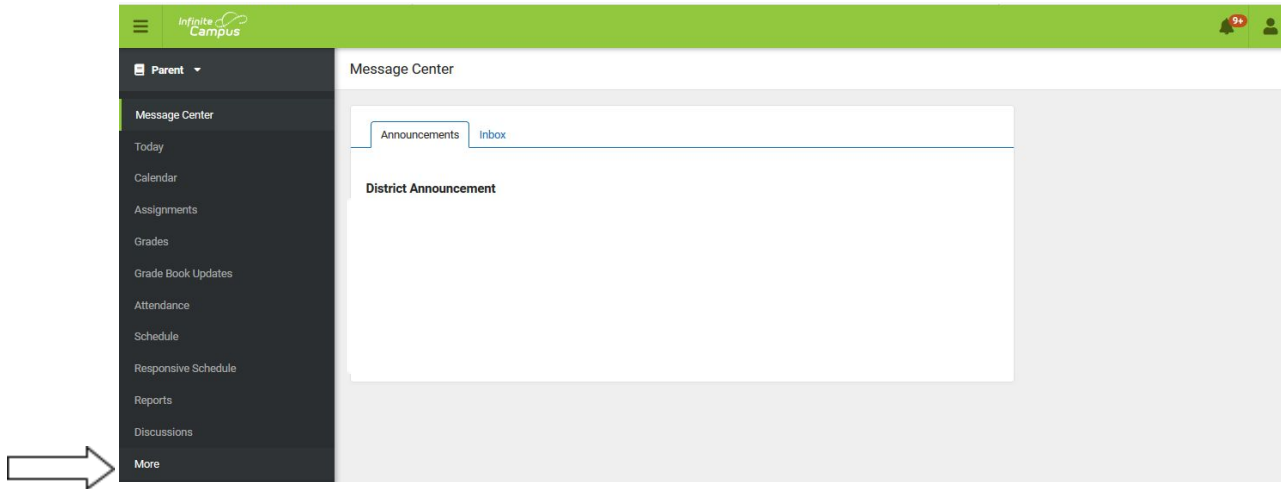

## Instructions for Viewing Report Cards on the Parent Portal

Log in to the Parent Portal, [www.deerparkschools.org](http://www.deerparkschools.org), using your username and password.

On the left of the page, at the bottom click **More**

Under the More section, select **Campus Backpack**

Click on the **Adobe Acrobat Reader icon** next to the name of the report to view. Please note that you will need Adobe Acrobat Reader to view the PDF files.