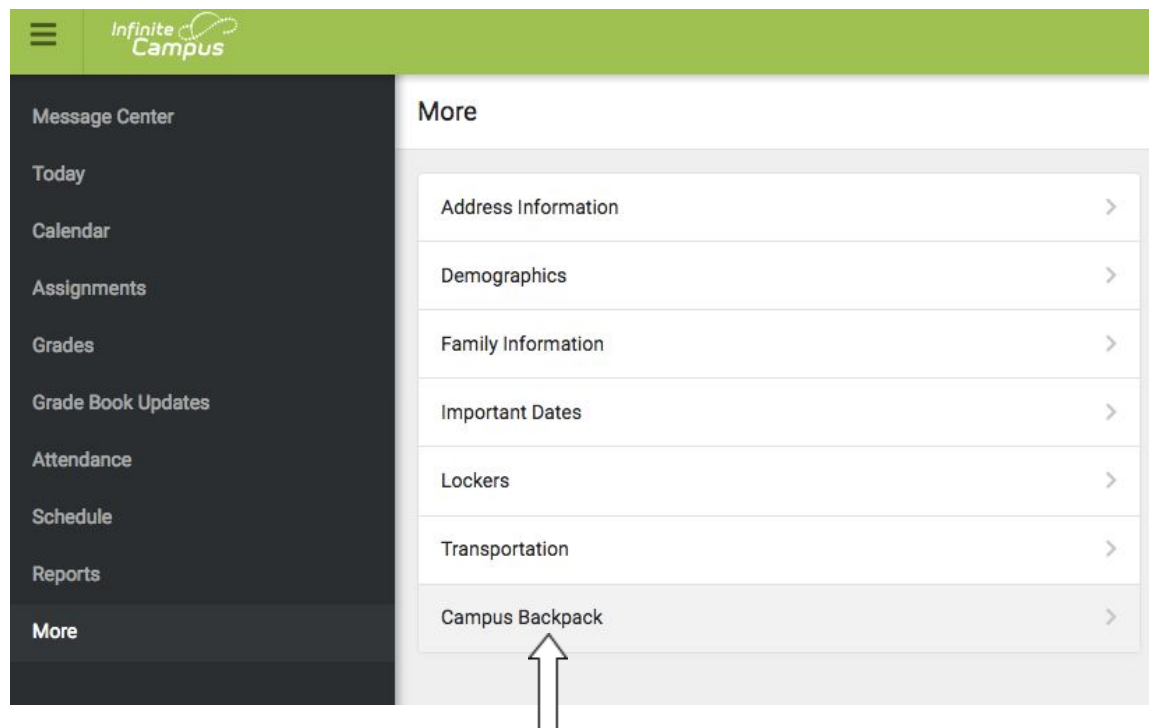

## Instructions for Viewing Report Cards on the Parent Portal

Log in to the Parent Portal, [www.deerparkschools.org](http://www.deerparkschools.org), using your username and password.

On the left of the page, at the bottom click **More**

Under the More section, select **Campus Backpack**

Click on the **Adobe Acrobat Reader icon** next to the name of the report to view. Please note that you will need Adobe Acrobat Reader to view the PDF files.